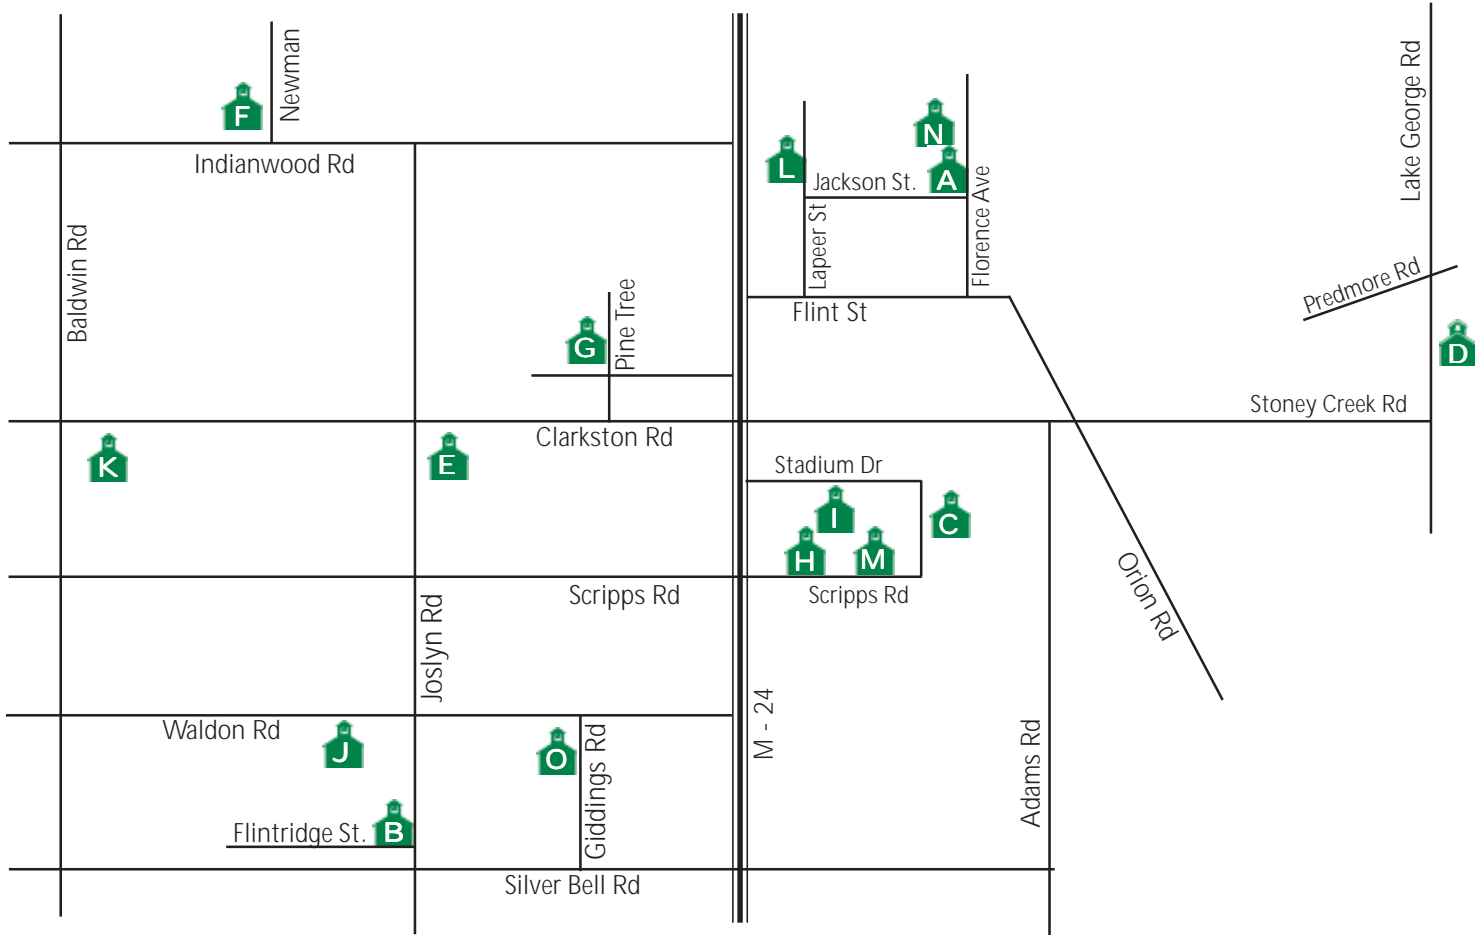

Lake Orion Community Schools BUILDING LOCATIONS

A **Blanche Sims Elementary**
465 E. Jackson Street
Lake Orion, MI 48362-3247
(248) 693-5460

B **Carpenter Elementary**
2290 Flintridge Street
Lake Orion, MI 48359-1612
(248) 391-3500