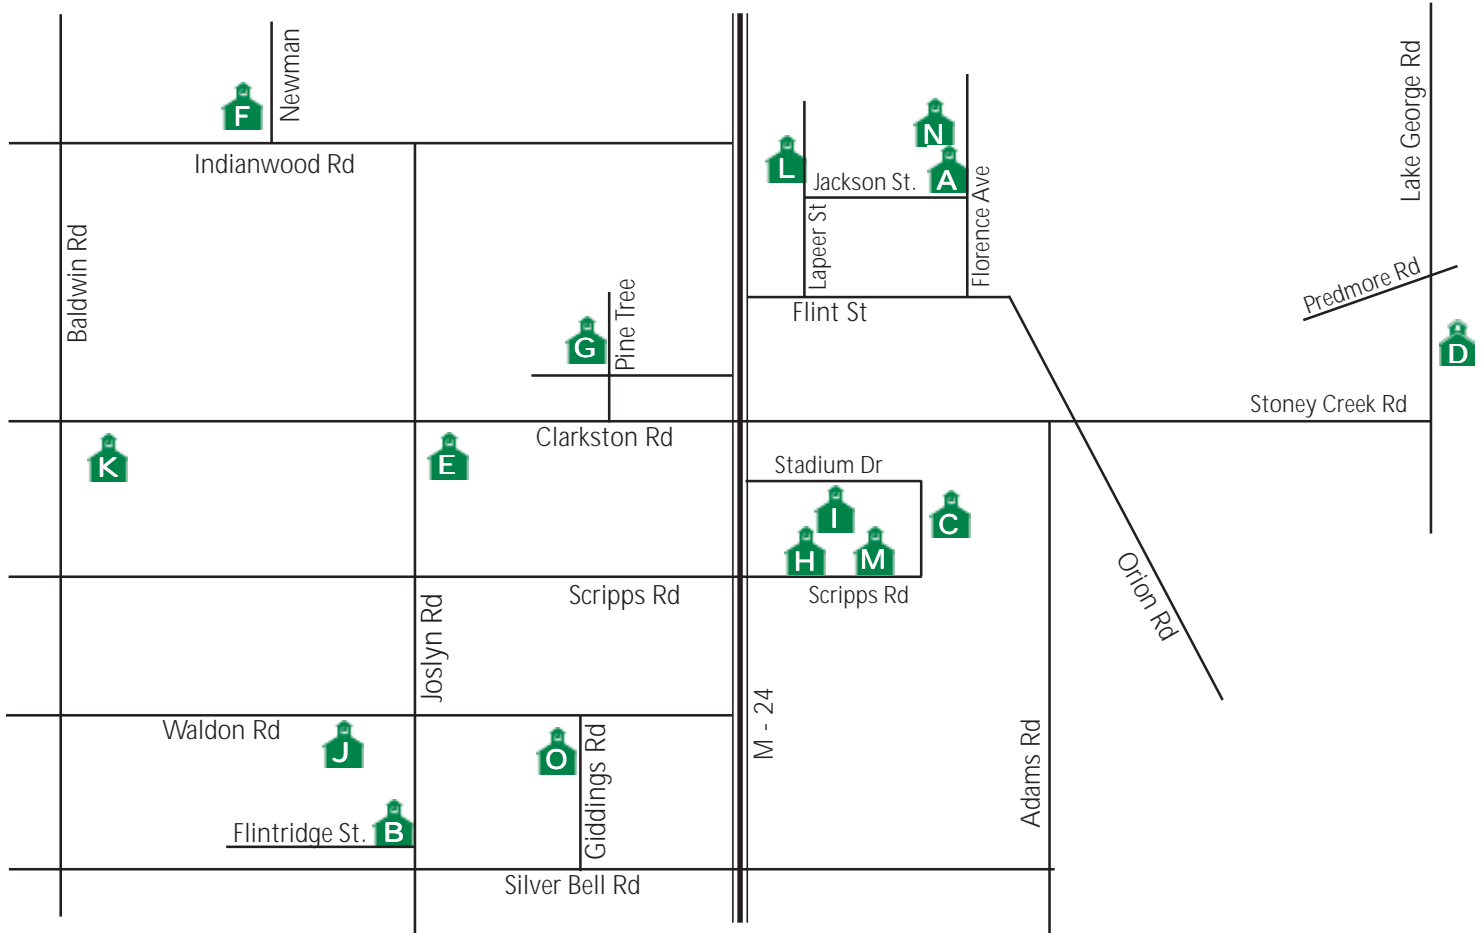

Lake Orion Community Schools BUILDING LOCATIONS

A **Blanche Sims Elementary**
465 E. Jackson Street
Lake Orion, MI 48362-3247
(248) 693-5460

B **Carpenter "YRE" Elementary**
2290 Flintridge Street
Lake Orion, MI 48359-1612
(248) 391-3500